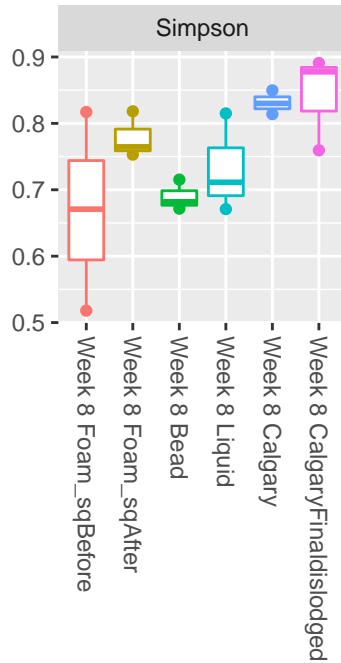

Species Richness

Alpha Diversity Measure

Group

- Week 8 Foam_sqBefore
- Week 8 Foam_sqAfter
- Week 8 Bead
- Week 8 Liquid
- Week 8 Calgary
- Week 8 CalgaryFinaldislodged

Group