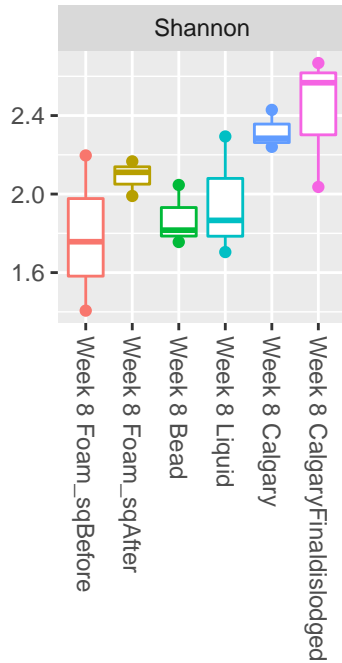

Species Richness

Alpha Diversity Measure

Group

- Week 8 Foam_sqBefore
- Week 8 Foam_sqAfter
- Week 8 Bead
- Week 8 Liquid
- Week 8 Calgary
- Week 8 CalgaryFinaldislodged

Group